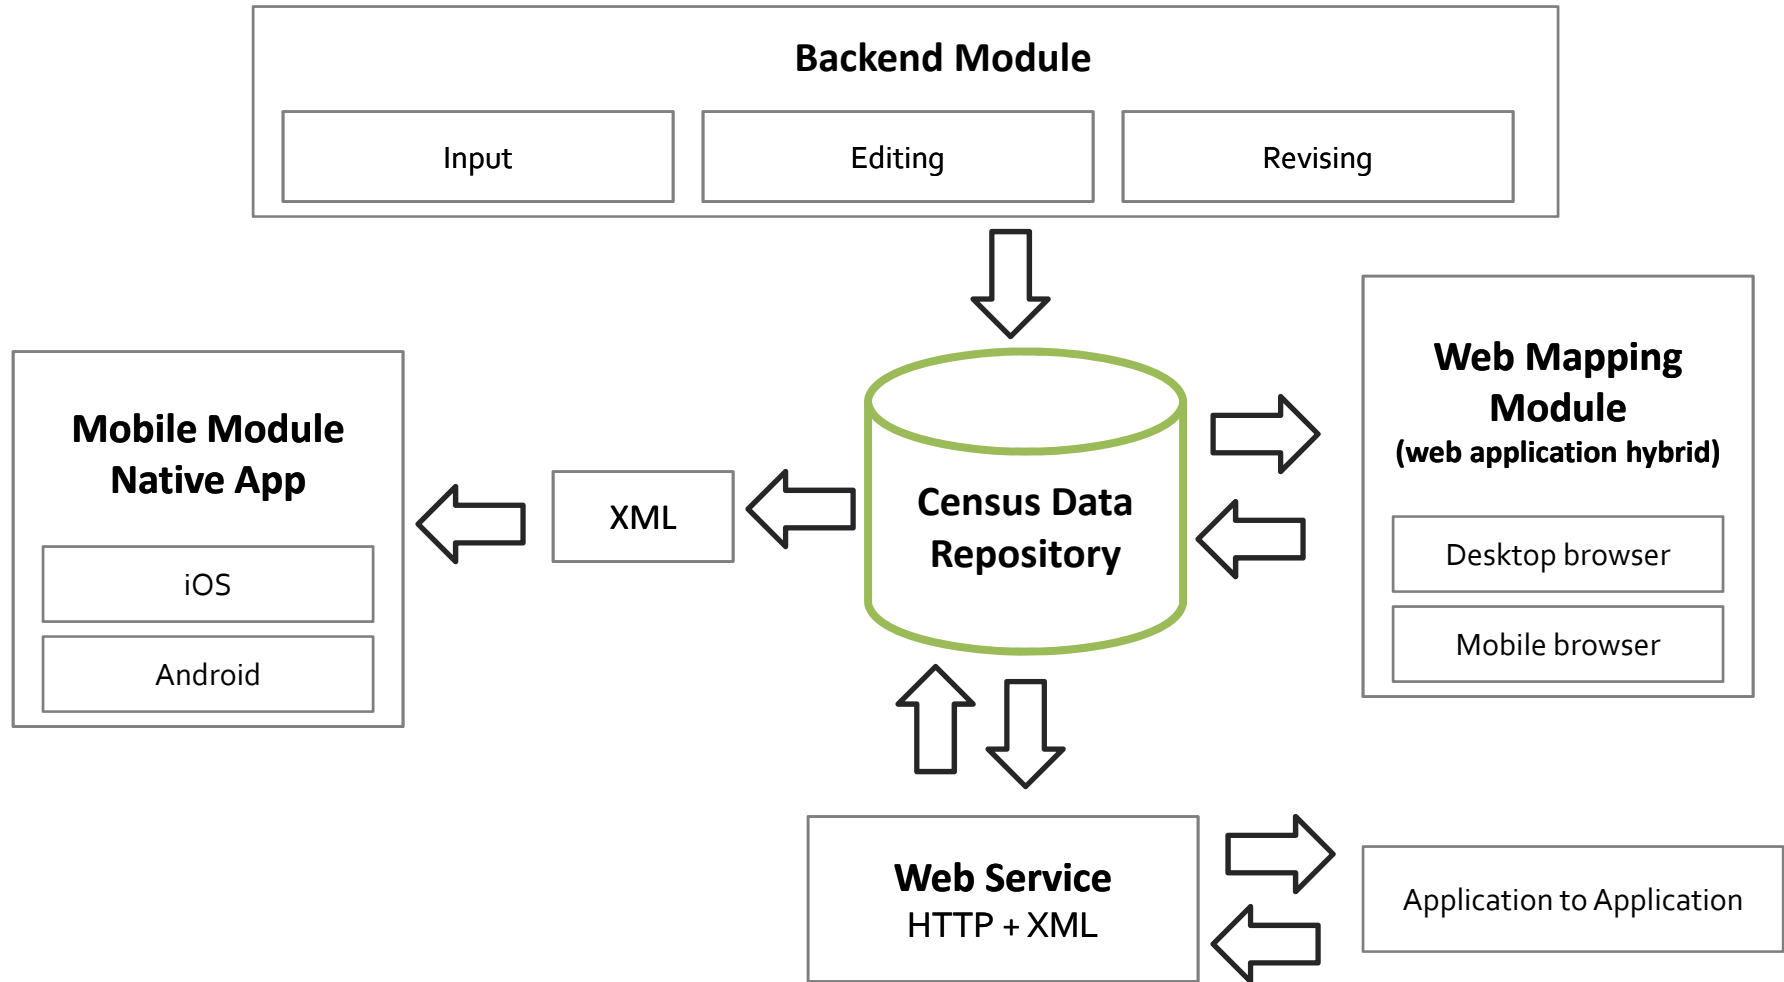

The Proposed CDSI Mapping Portal Architecture (Open Source Vision)