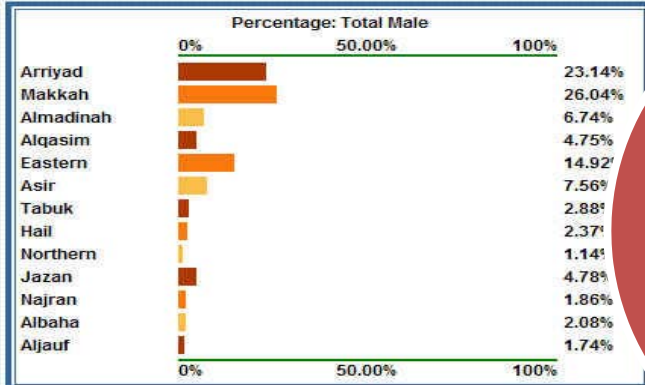

To View the Spatial Distribution of Census Data on the province Level in KSA .....
Select from the List

- Population Characteristics
- Educational Status
- Marital Status
- Educational Services
- Health Services
- Agricultural Services
- Social Services
- Administrative Services
- Public Services
- Housing Characteristics

Statistical Operations

Statistical Analysis

Statistical Data

[Back To Main Page](#)

The source of the Demographic Data is Central Department of Statistics-Demographic Survey Report 1421H-2001.The source of the Services Data is Governmental Services Book for KSA 1423h-2003

POPULATION-->SAUDI AND NON-SAUDI-->Total Male

Select the Item from the List

Total Male

To print the report
[Press here](#)

Ministry of Economy and Planning
Central Department of Statistics
Mapping Unit

Map Key

- 129073 - 833353
- 833353 - 1537633
- 1537633 - 2241913
- 2241913 - 2946193

Select Number of Categories
2 3 4 5 6

Select the Color

No part of this work may be reproduced or transmitted in any form or by any means except as expressly permitted in writing by CDS-1425H-2004

Table of values in each province

Arriyad	2618044
Makkah	2946193
Almukarama	762292
Almadinah	537880
Alqasim	1688570
Eastern Province	855141
Asir	326378
Tabuk	267850
Hail	129073
Northern Frontier	541032
Jazan	210253
Najran	235153
Albaha	197107
Aljauf	

Distribution Chart on Province Level