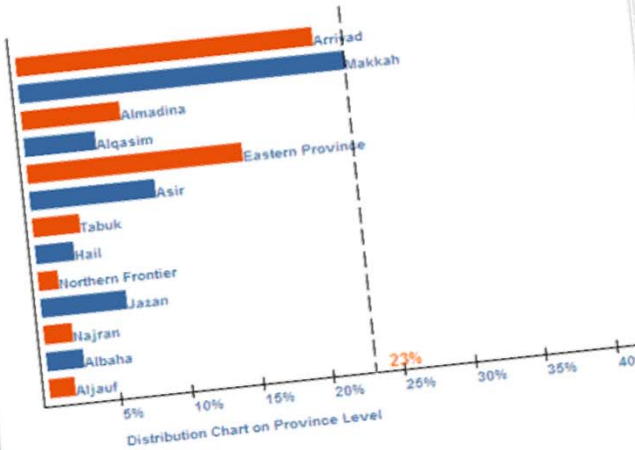

Province	Value	Percentage	Remarks
Arriyad	1625188	21 %	**
Makkah	1782178	23 %	**
Almadina	543833	7 %	
Alqasim	396328	5 %	
Eastern Province	1182048	15 %	**
Asir	689643	9 %	**
Tabuk	264656	3 %	
Hail	216800	3 %	
Northern Frontier	110437	1 %	
Jazan	475286	6 %	
Najran	161775	2 %	
Albaha	206115	3 %	
Aljauf	145764	2 %	

(**) Provinces more than Average Value

Statistics	Value
Max Value:	1782178
Min Value:	110437
Total Value:	7800051
Average Value:	600004

source of Demographic data is "Central Department of Statistics-Demographic Survey 1421H"
source of service data is "Governmental Services Book for KSA"