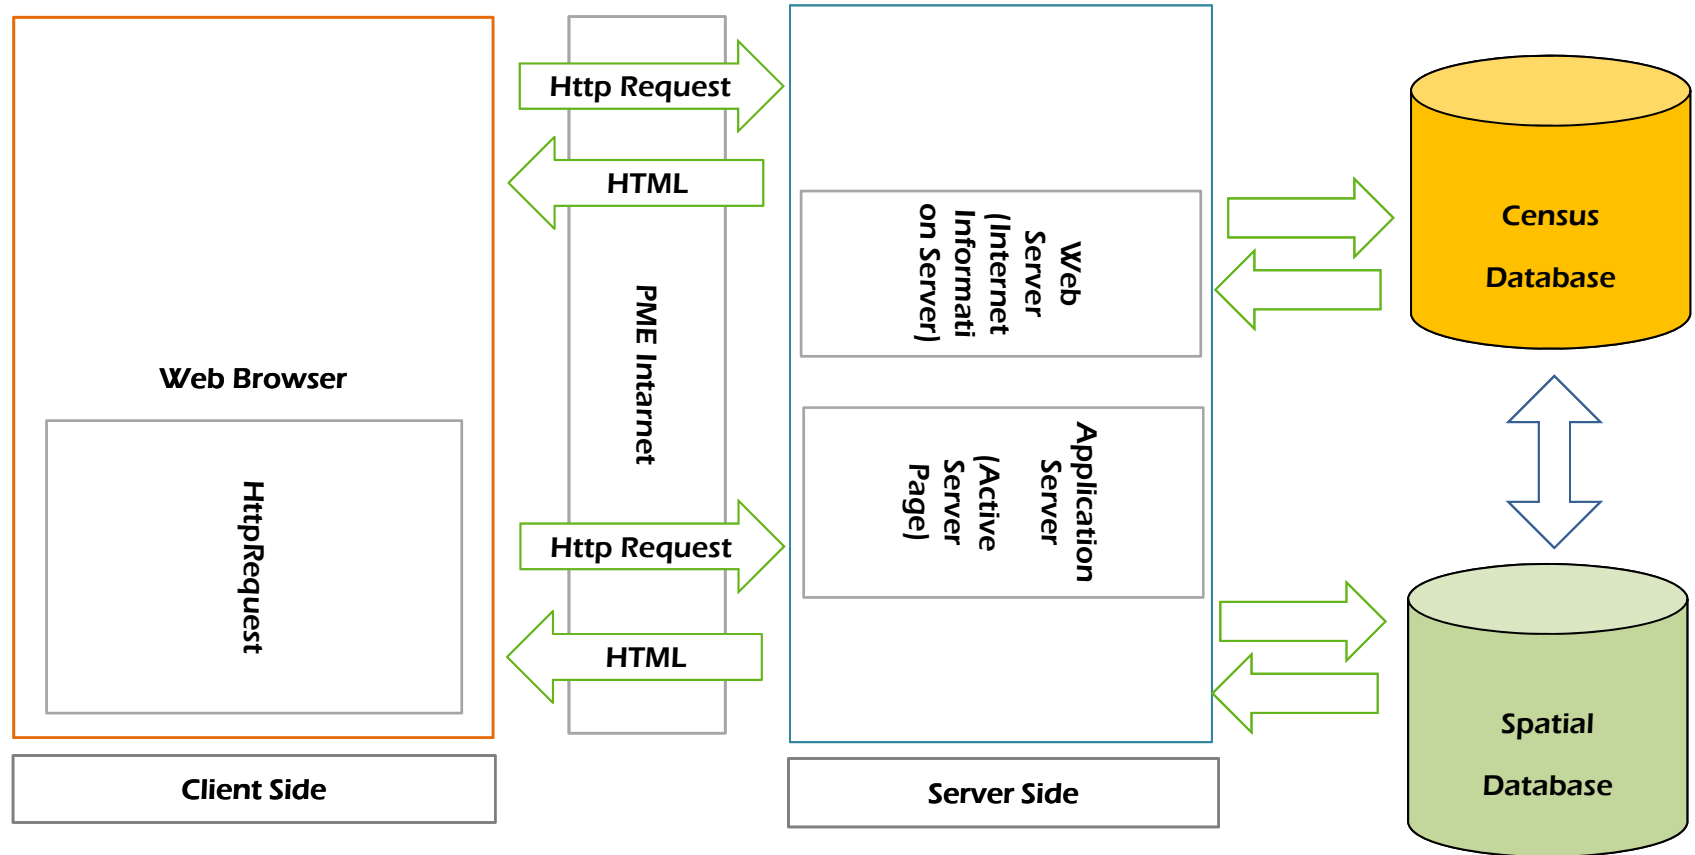

Population Distribution – Governorates Level

**Census Atlas - Detailed Results
(Level 2)**

Education Characteristics – Regions Level

Education Characteristics – Governorates Level

Current CDSI Web Mapping Architecture

Client - Server

This architecture consists of three separate tiers, namely: The presentation tier, The application logic tier and the data tier

CDSI Web Mapping Portal

Demographic Data

Analysis	Housing Data	Services data	Population data
Statistics	Type of Housing	Education	Population Categories
Statistical Comparisons	Building Material	Health	Population Density
Statistical Analysis	Ownership Type	Agriculture	Population Pyramid
	Water & Electricity	Social	Education Status
	Sewage Method	Administrative	Social Status
	Telephone Availability	General	
	Water Tanks		
	Electricity Source		