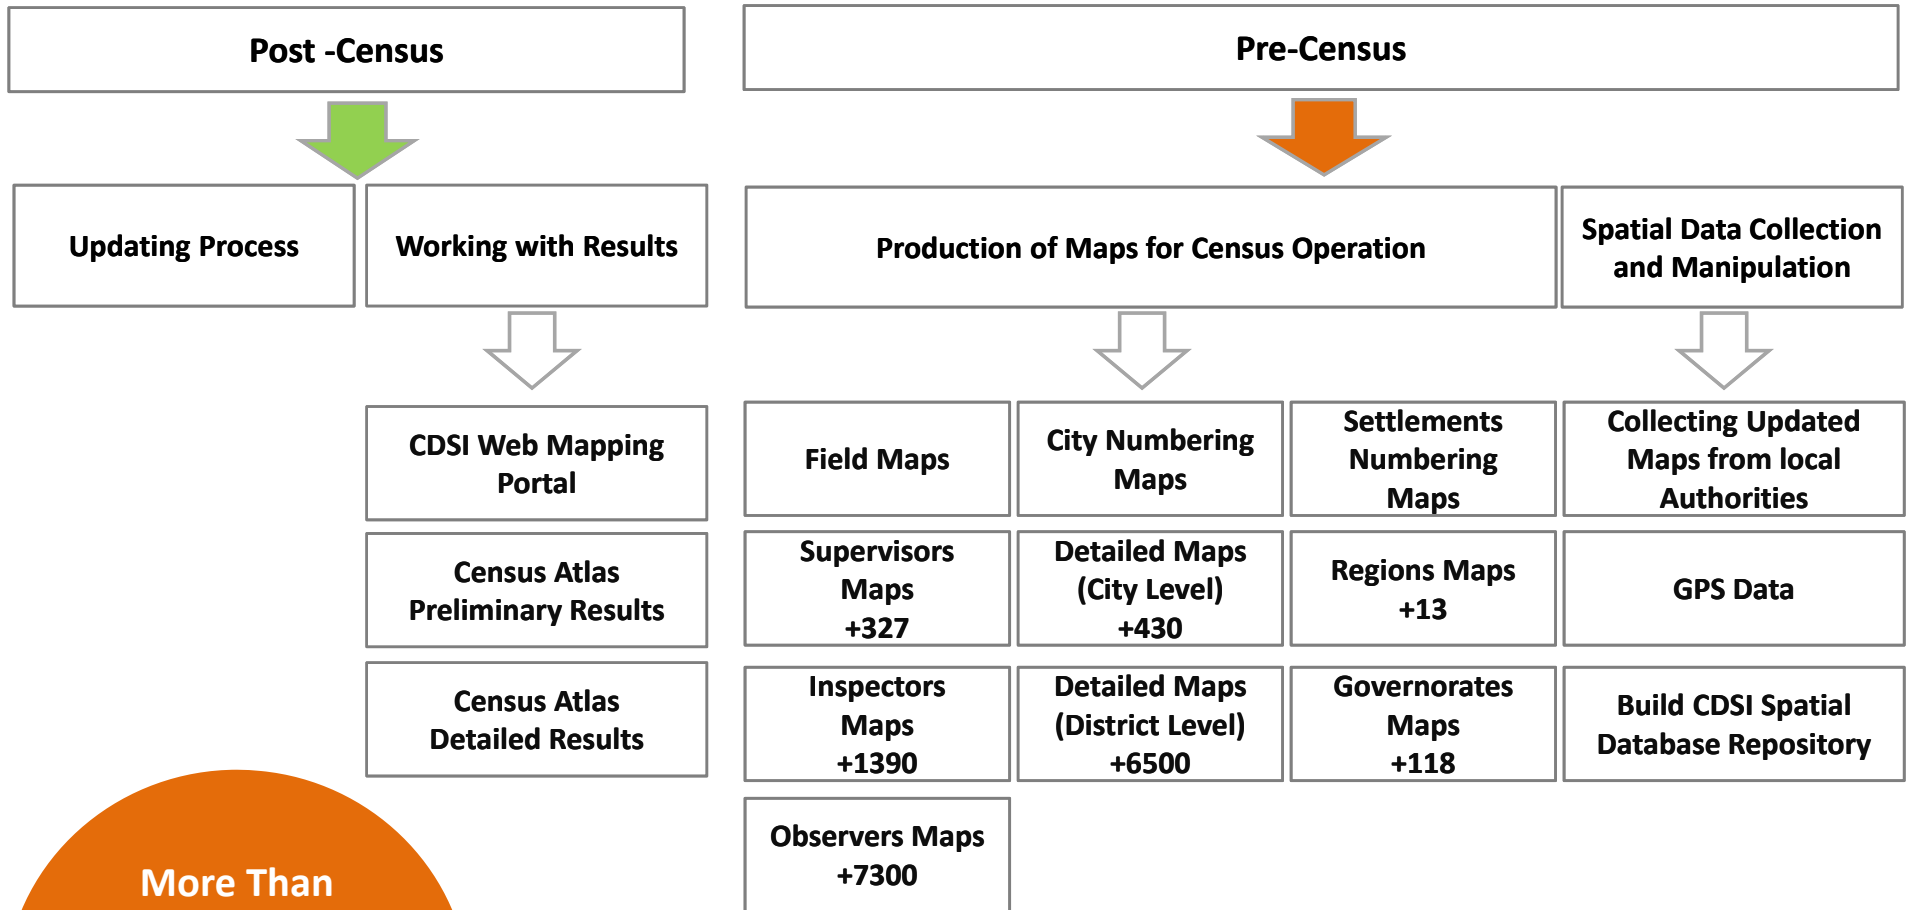

Using Maps in Census Operation

More Than
16000
Pre-Census Field
Work Maps