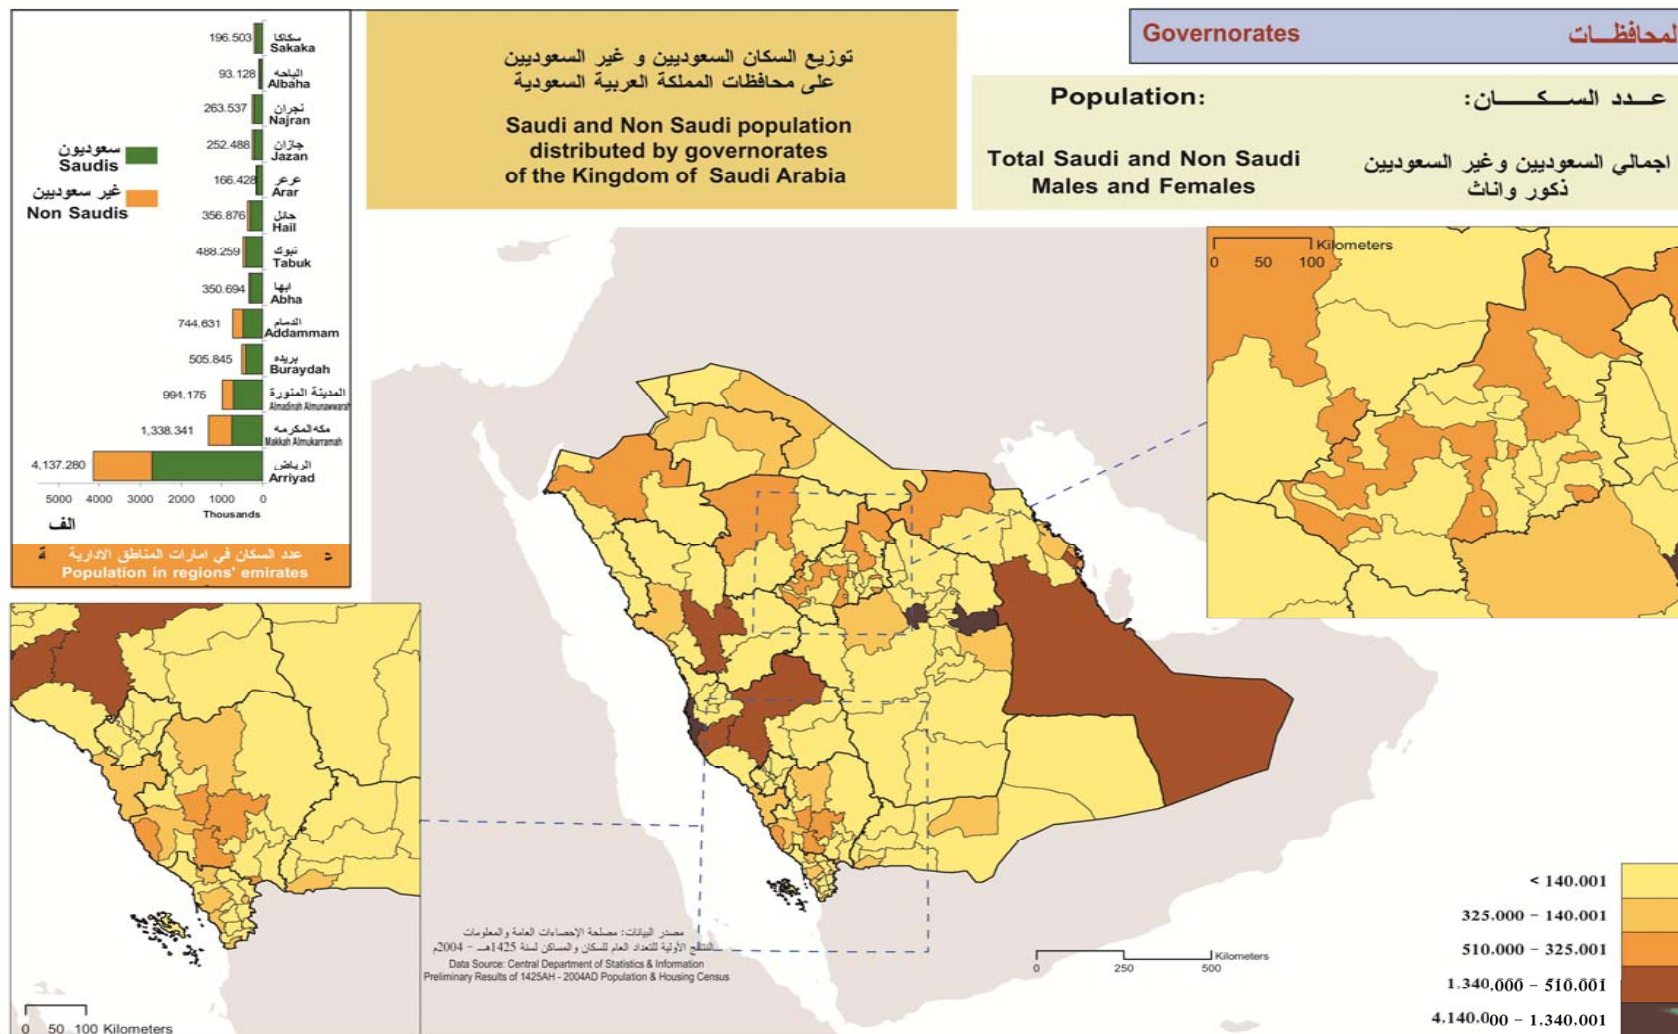

Population Distribution – Governorates Level