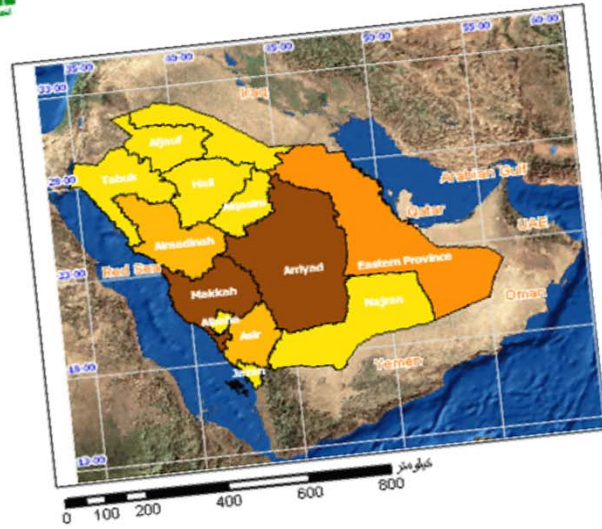

Distribution of Population Saudi Number of Males in each Province in KSA

Ministry of Economy and Planning
Central Department of Statistics

Table of values in each province