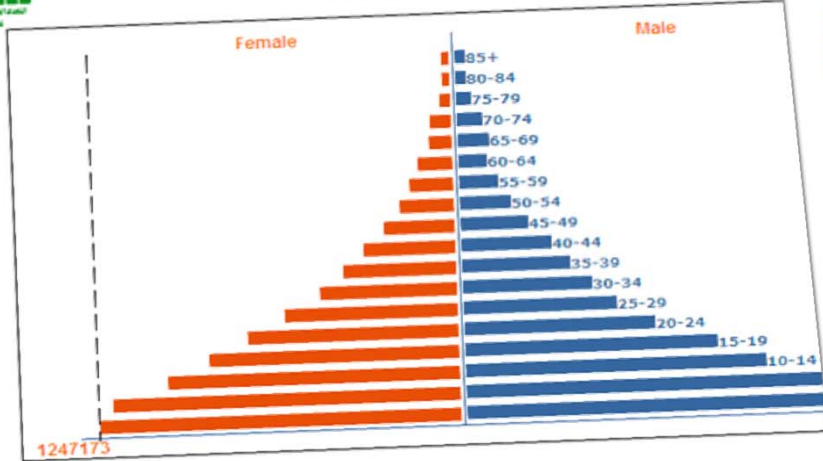

The Population Pyramid for Saudi Kingdom of Saudi Arabia

Ministry of Economy and Planning
Central Department of Statistics

Table of Values

Age range	Total	Percentage	Value
From 0-4	2545949	8.33	Male 1298776 female 1247173
From 5-9	2454994	8.05	male 1254647 female 1200347
From 10-14	2051481	7.70	male 1040984 female 1010497
From 15-19	1741832	6.68	male 876047 female 865785
From 20-24	1393349	5.62	male 663493 female 729856
From 25-29	1128267	4.68	male 530569 female 597698
From 30-34	925000	3.40	male 451681 female 476359
From 35-39	725000	3.00	male 378656 female 391184
From 40-44	525000	2.00	male 212060 female 159000
From 45-49	325000	1.00	male 102000 female 100000